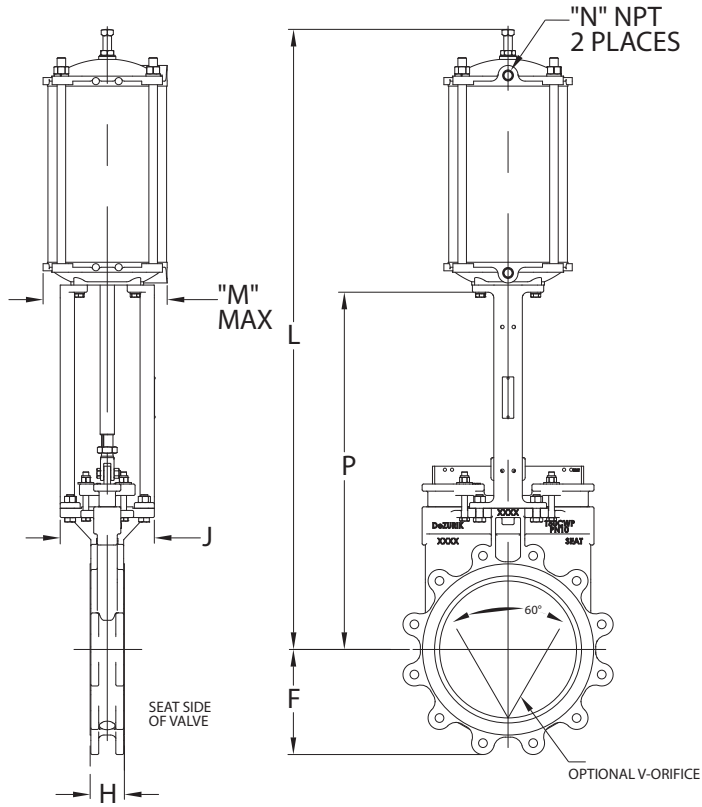

Inches
Millimeters

* 100 psi, face-to-face (H dimension) on 30" and 36" (750 and 900mm) is 4.62" (117mm)

2-16" (50-400mm) Valves

Actuator Order Code	Dimensions											M	N
	L												
	2" 50mm	3" 80mm	4" 100mm	5" 125mm	6" 150mm	8" 200mm	10" 250mm	12" 300mm	14" 350mm	16" 400mm			
CY-PC4	22.26 565	23.98 609	26.26 667	30.64 778	32.18 817	—	—	—	—	—	—	5.38 137	1/4
CY-PC6	—	—	27.61 701	32.00 813	33.56 852	39.11 993	47.13 1197	None	—	—	—	7.88 200	1/4
CY-PC8	—	—	—	32.38 822	33.94 862	39.49 1003	49.57 1259	53.19 1351	59.06 1500	62.74 1594	62.74 1594	10.50 267	1/2
CY-PC10	—	—	—	—	—	—	50.97 1295	54.59 1387	60.35 1533	64.03 1626	64.03 1626	13.00 330	1/2
CY-PC12	—	—	—	—	—	—	50.94 1294	54.56 1386	60.70 1542	64.38 1635	64.38 1635	15.00 381	1/2
CY-PC14	—	—	—	—	—	—	—	—	—	63.68 1617	63.68 1617	17.00 432	1/2

Inches
Millimeters

18-48" (450-1200mm) Valves

Actuator Order Code	Dimensions											M	N	
	L													
	18" 450mm	20" 500mm	22" 550mm	24" 600mm	26" 650mm	28" 700mm	30" 750mm	32" 800mm	36" 900mm	42" 1050mm	48" 1200mm			
CY-PC10	73.59 1869	77.16 1960	—	—	—	—	—	—	—	—	—	—	13.00 330	1/2
CY-PC12	73.935 1878	77.495 1968	85.52 2172	89.475 2273	—	—	—	—	—	—	—	—	15.00 381	1/2
CY-PC14	73.24 1860	76.81 1951	85.52 2172	88.78 2255	95.38 2423	101.44 2577	108.19 2748	—	—	—	—	—	17.00* 432	1/2
CY-PC16	70.25 1784	75.94 1929	82.00 2083	87.91 2233	95.50 2426	101.56 2580	108.31 2751	113.94 2894	125.81 3196	—	—	Contact DeZURIK	17.00 432	1/2
CY-PC18	—	—	—	88.16 2239	95.75 2432	101.81 2585	108.56 2757	114.19 2900	126.06 3202	143.19 3637	—	—	19.00 483	3/4
CY-PC20	—	—	—	—	—	102.06 2592	109.81 2789	115.44 2932	126.31 3208	143.44 3643	—	—	21.00 533	3/4

Inches
Millimeters

* M dimension on 26-30" (650-750mm) is 14.75" (375mm)

Need Knife Gate Valve pricing or support for your mining project? Contact us for more assistance.

Perth Branch

U2/41-45 Furnace Road
Welshpool WA 6106
Phone: +61 8 9353 2565
sales@thevalvecompany.com.au